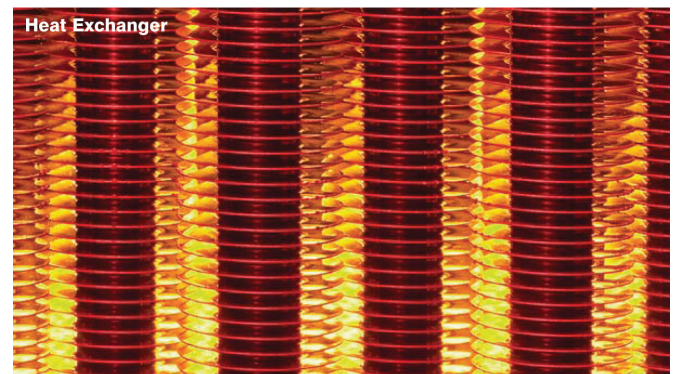

Two models available to ensure faster heating at the lowest possible cost. Use the charts opposite to determine the model which best suits you pool or spa.

REMARKABLE EFFICIENCY

The all copper finned tube heat exchanger accepts high flow rates which improves the heater efficiency and prevents scale formation in the waterways. This results in less maintenance needed and up to 83% efficiency meaning you will hardly notice a difference to your current gas bill when heating a 1600L spa.

COPPER-NICKEL HEAT EXCHANGER

The heart of any gas pool or spa heater is its heat exchanger. Its task is to efficiently transfer the heat generated by burning gas to the pool or spa water. This is achieved by passing that water through tubes of amazing Astralpool Copper-Nickel heat exchanger. On the outside, these tubes are covered in ultra thin fins. These fins absorb the heat produced by the burners below and transfer it to the water flowing inside each tube.