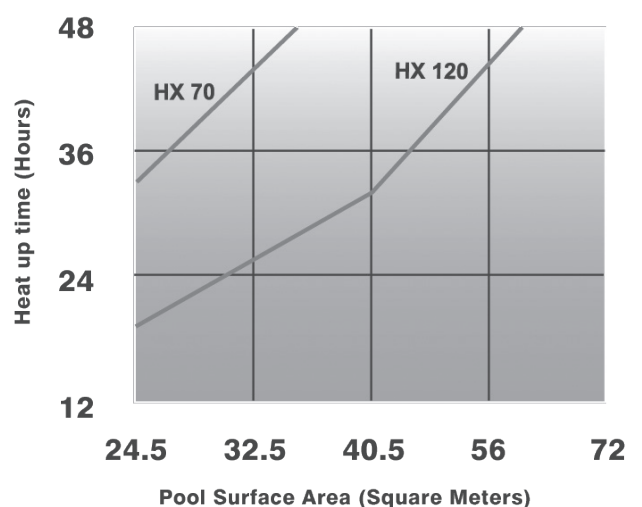

CHOOSING YOUR SPA HEATER

Determine your desired heat up time (e.g 1,2,3 hours) from the performance chart below. Next find your spa's capacity along the bottom line of the performance chart and follow up until it intersects the appropriate heater. This heater will provide a 20 degree temperature rise in the time you have selected*

* Heat up times can be affected by weather conditions, soil temperature, location of pool and use of pool cover.

Front view

Side view

Top view

SPECIFICATIONS

Model	A	B	C	Volume	Weight	Gas Connection
HX70	720mm	320mm	415mm	0.074m	21.0kg	15
HX120	820mm	390mm	515mm	0.162m	25.0kg	20