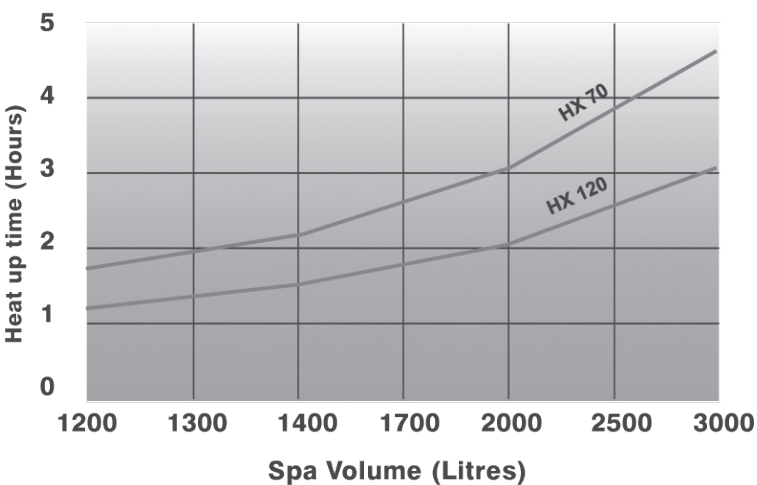

ELECTRONIC TOUCH CONTROLS

The Genus touch control thermostat provides a host of intelligent features including:

- Optional Remote control from either poolside or in home
- Actual Temperature Display
- Desired Temperature Display
- Self-diagnostic monitoring and display to simplify maintenance and service
- Safety lock-out in the event of logic failure
- Electronic ignition eliminates the need for a continuous pilot light, and saves on gas

MADE IN AUSTRALIA

Designed and built in Australia. HX heaters incorporate a marine grade powder coated external cabinet which will ensure that it will perform efficiently and last longer in all weather conditions.

CHOOSING YOUR SPA HEATER

Determine your desired heat up time (e.g 1,2,3 hours) from the performance chart below. Next find your spa's capacity along the bottom line of the performance chart and follow up until it intersects the appropriate heater. This heater will provide a 20 degree temperature rise in the time you have selected*

CHOOSING YOUR POOL HEATER

Determine the size of the pool area and the heat up time you prefer from the performance chart below. A 24 hour heat up time is usual for a residential pool. The heater you select will provide a 12 degree rise in the time you have selected*

* Heat up times can be affected by weather conditions, soil temperature, location of pool and use of pool cover.